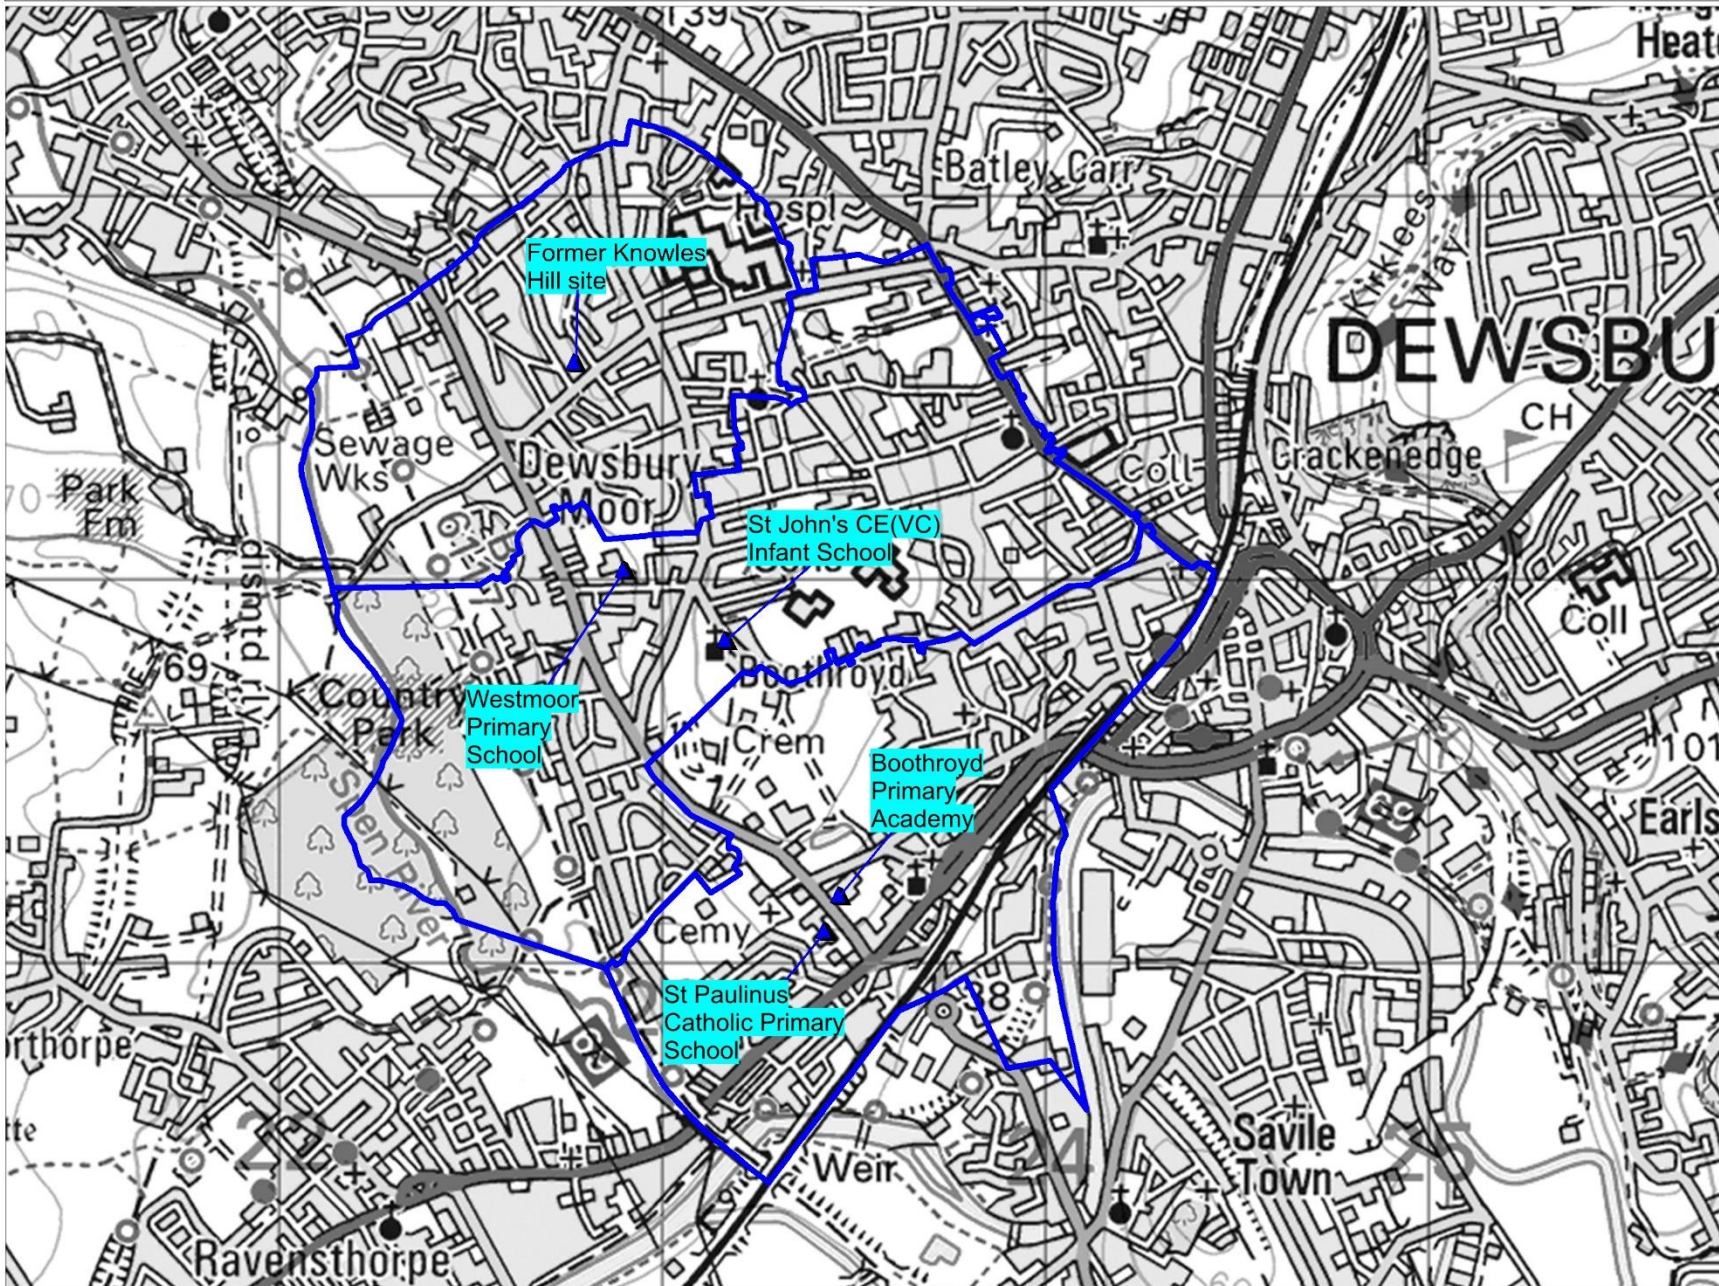

Appendix D

Local Schools Fact Sheet

Local School information supplied by Kirklees Council - June 2021

To support the School Organisation Advisory Group:

Proposals made by the Governing Body of St. Johns CE VC Infant School, Dewsbury

Schools highlighted in the SOAG report

School	Phase	Walking distance from St John's CE(VC) Infant School*	Ofsted
Westmoor Primary School	Through primary	0.2 miles	Good
Boothroyd Primary Academy	Through primary	0.6 miles	Good

Nearest Church of England schools to St John's CE(VC) Infant School

School	Phase	Walking distance from St John's CE(VC) Infant School*	Ofsted
Staincliffe CE(VC) Junior School	Junior school	1.2 miles	Good
Ravensthorpe CE(C) Junior School	Junior school	1.3 miles	Good
Headfield CE(VC) Junior School	Junior school	1.4 miles	Good
Bywell CE(VC) Junior School	Junior School	1.9 miles	Good
Hanging Heaton CE(VC) J & I School	Through primary	2.2 miles	Good
Crowlees CE(VC) J & I School	Through primary	2.6 miles	Outstanding

* Shortest walking distance according to Google Maps

St John's CE(VC) Infant School, Westmoor Primary School, Boothroyd Primary Academy, St Paulinus Catholic Primary School

School Organisation and Planning Team