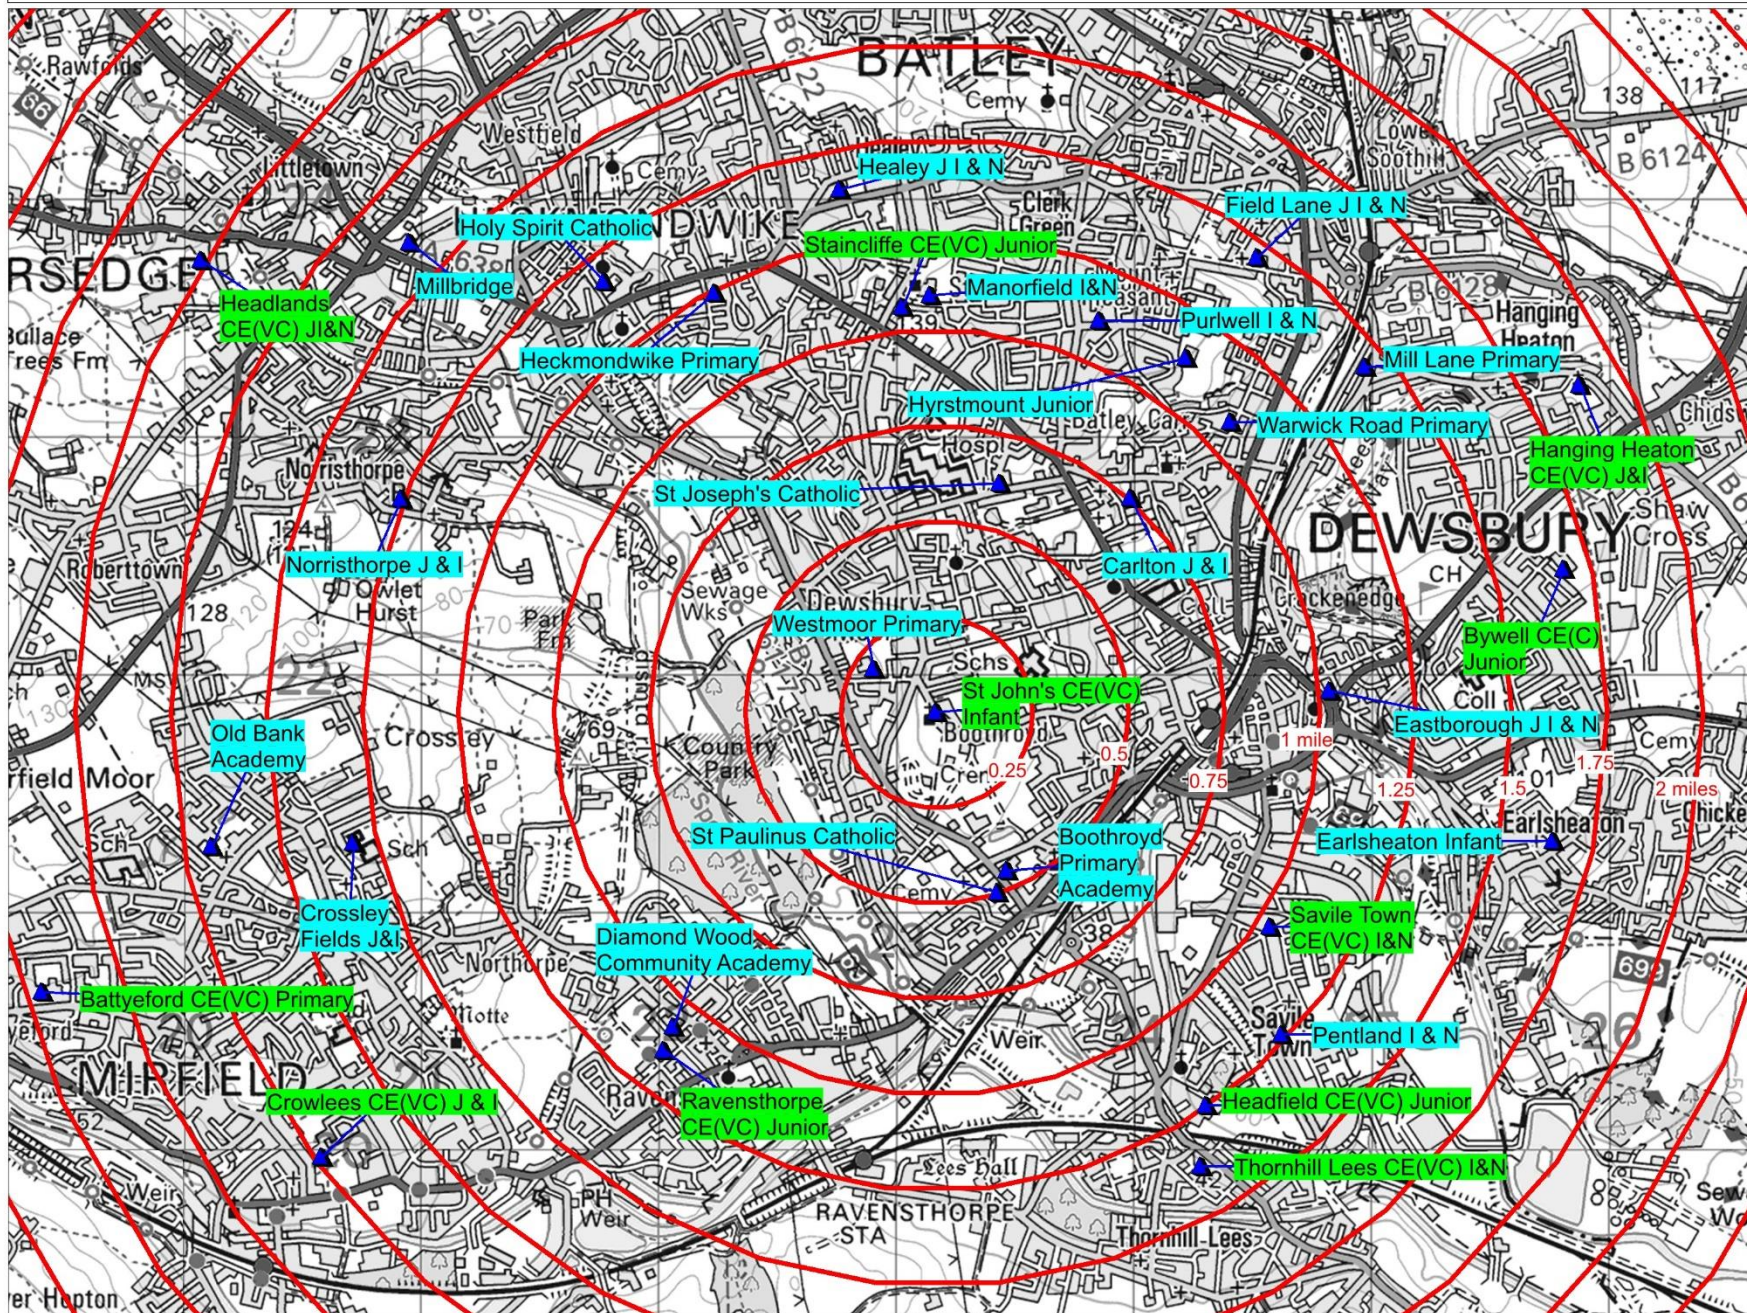

Surrounding schools - St John's CE(VC) Infant School

School Organisation and Planning Team

Tel: 01484 221000

Date produced: June 2021

Contains Ordnance Survey data © Crown Copyright and database right 2021